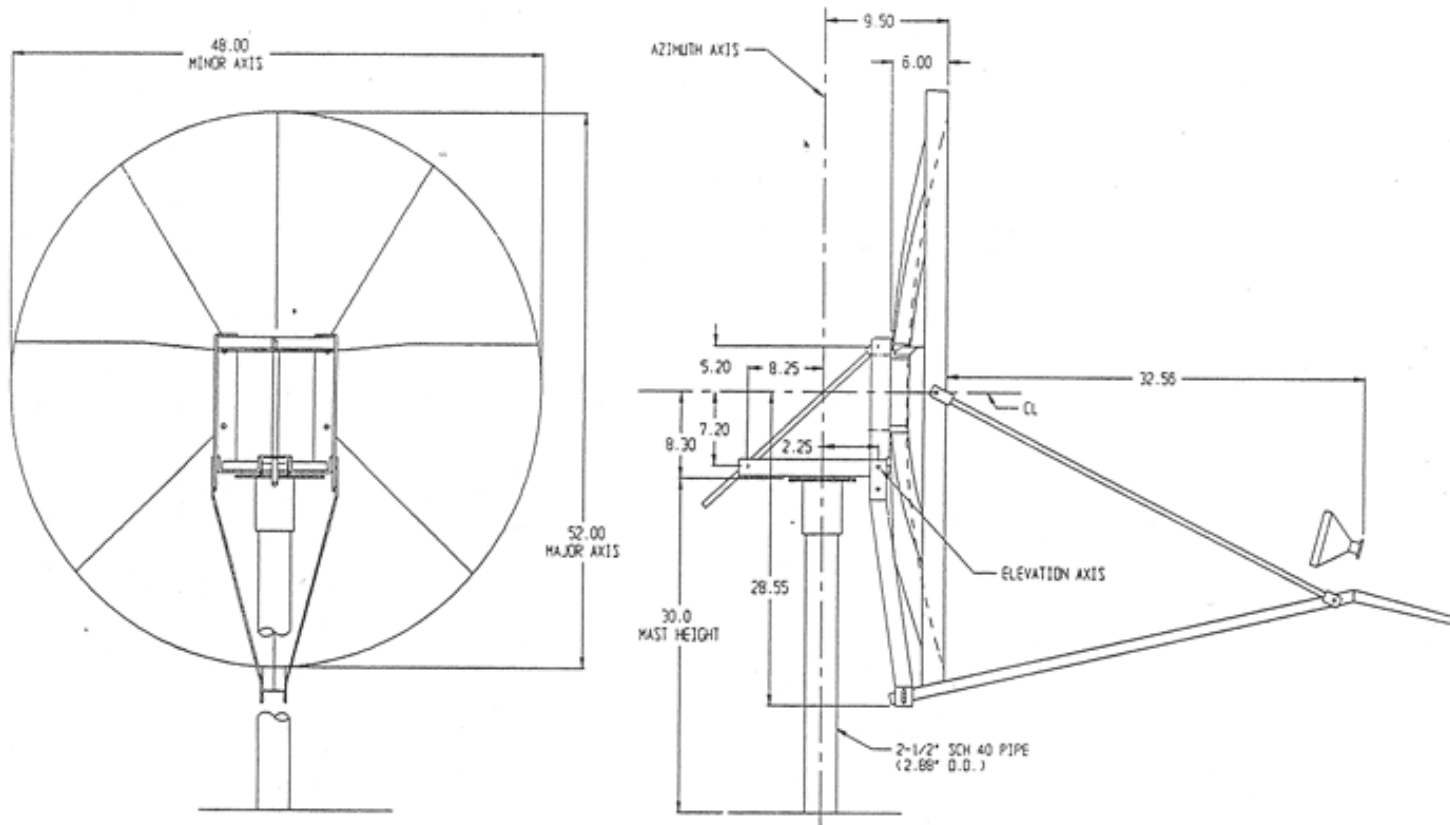

Prodelin Corporation

**1.2 Meter Series 1123
Ku-Band Receive/Transmit
Antenna Geometry**