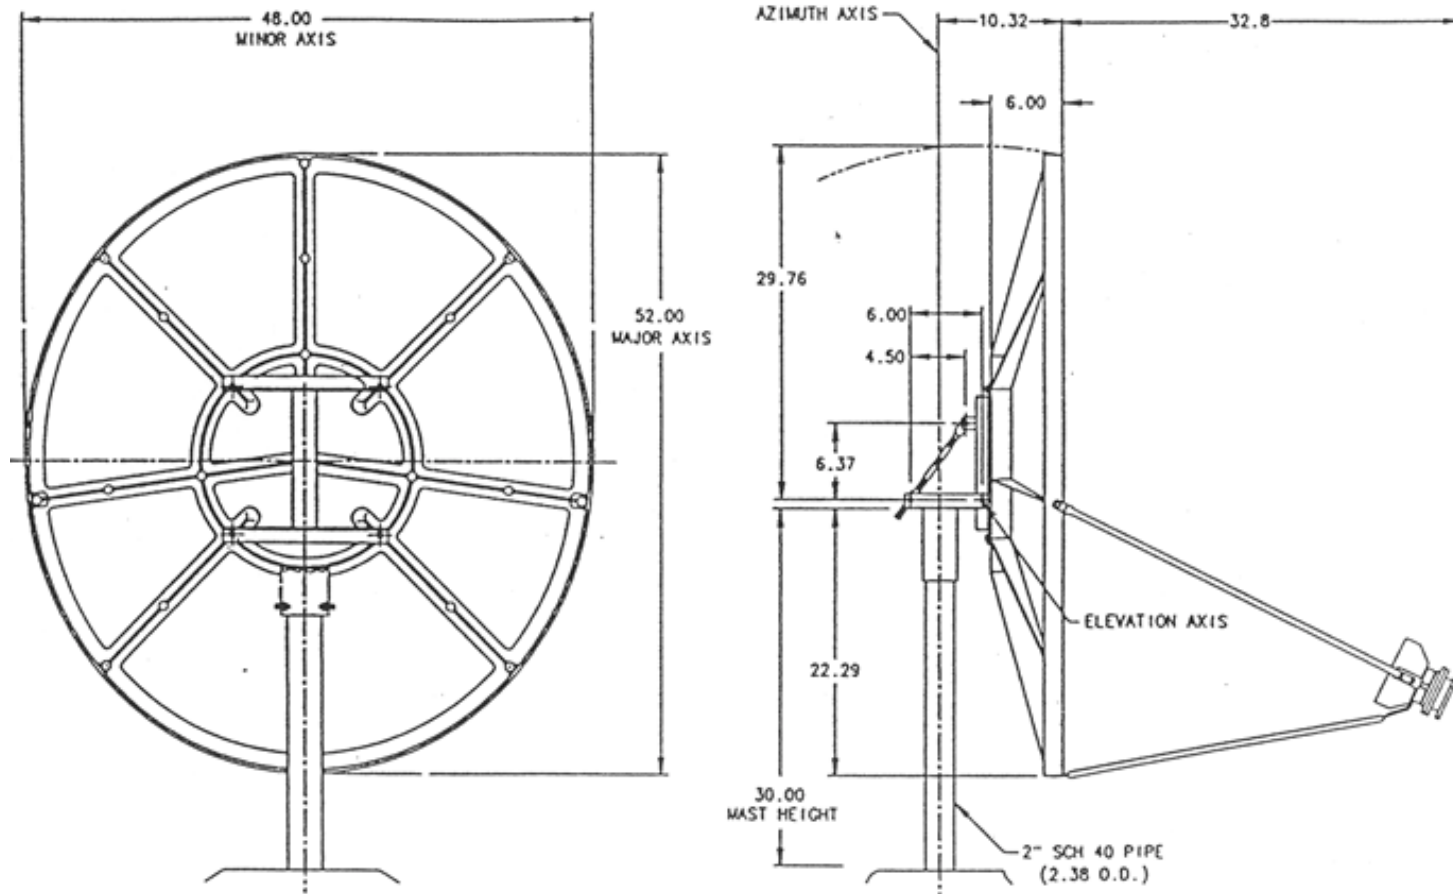

Prodelin Corporation

1.2 Meter Series 1130
C-Band Receive Only
Antenna Geometry