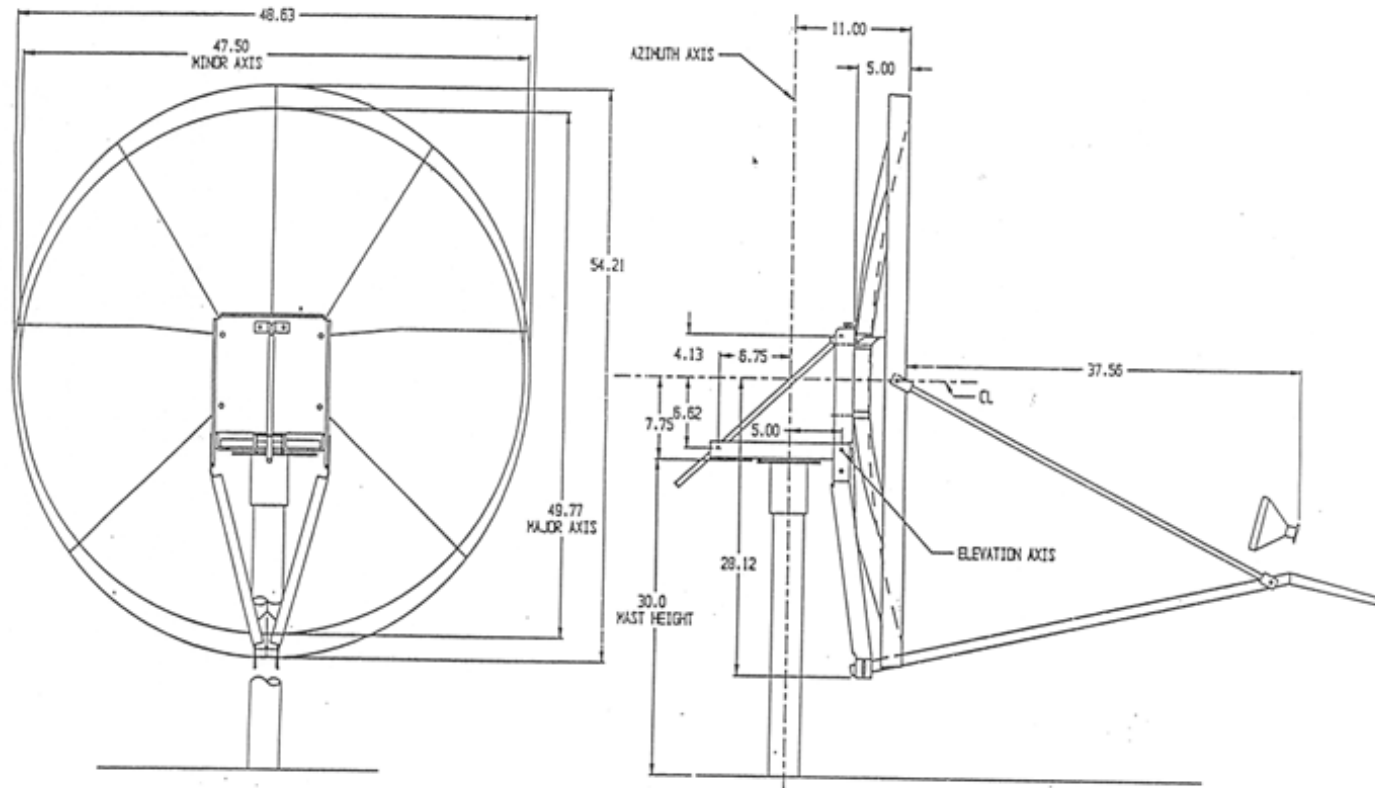

Prodelin Corporation

**1.2 Meter Series 1134
Ku-Band Receive/Transmit
Antenna Geometry**